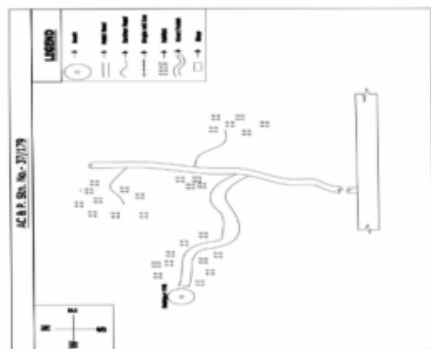

Nazri Naksha

Google Map View