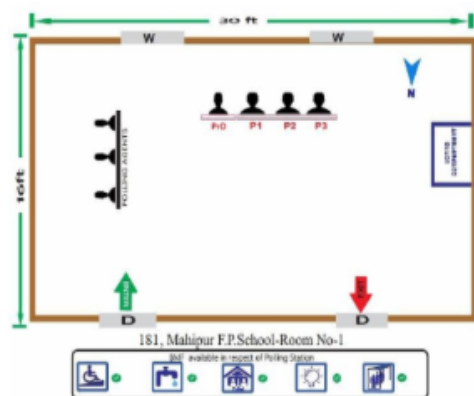

Nazri Naksha

Google Map View

Polling Station Building Front View

Polling Station Front View

Cad View

Key MAP View