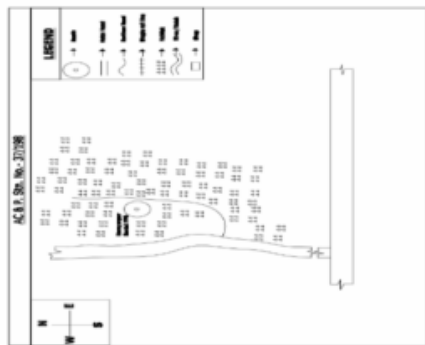

Nazri Naksha

Google Map View