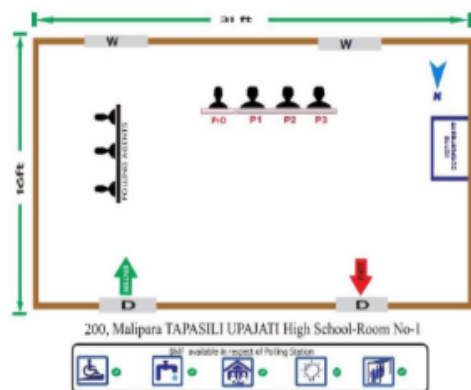

Nazri Naksha

Google Map View

Polling Station Building Front View

Polling Station Front View

Cad View

Key MAP View