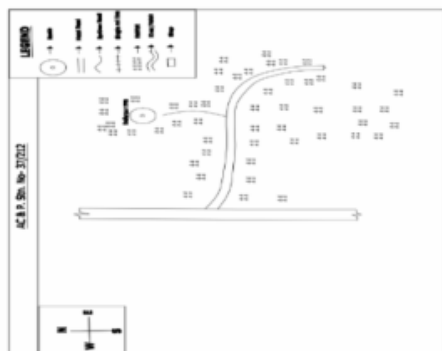

Nazri Naksha

Google Map View