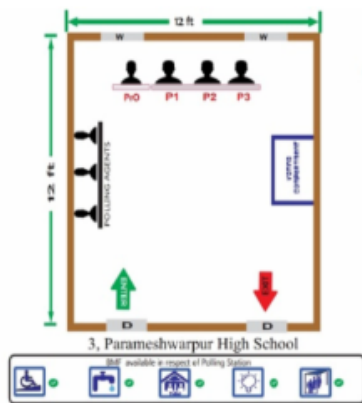

Nazri Naksha

Google Map View

Polling Station Building Front View

Polling Station Front View

Cad View

Key MAP View