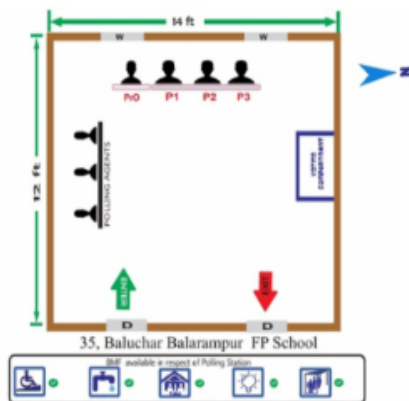

Nazri Naksha

Google Map View

Polling Station Building Front View

Polling Station Front View

Cad View

Key MAP View