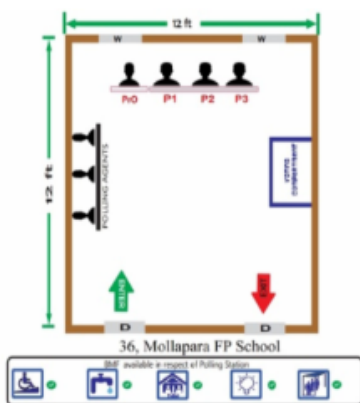

Nazri Naksha

Google Map View

Polling Station Building Front View

Polling Station Front View

Cad View

Key MAP View