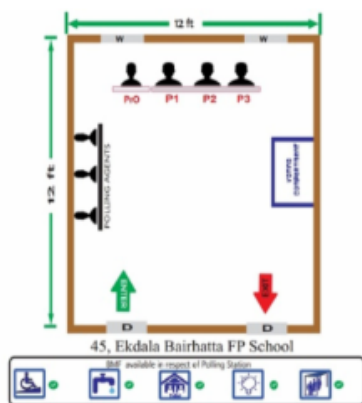

Nazri Naksha

Google Map View

Polling Station Building Front View

Polling Station Front View

Cad View

Key MAP View