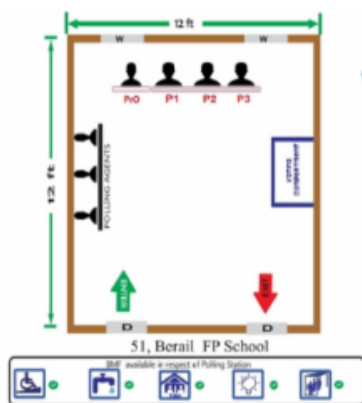

Nazri Naksha

Google Map View

Polling Station Building Front View

Polling Station Front View

Cad View

Key MAP View