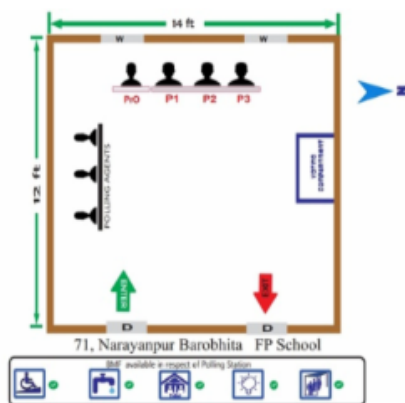

Nazri Naksha

Google Map View

Polling Station Building Front View

Polling Station Front View

Cad View

Key MAP View