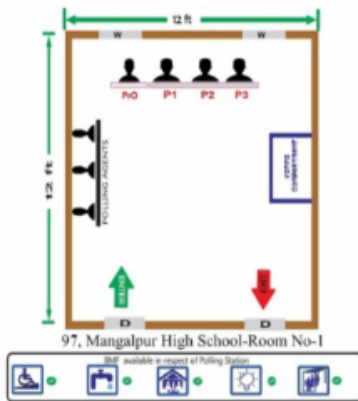

Nazri Naksha

Google Map View

Polling Station Building Front View

Polling Station Front View

Cad View

Key MAP View