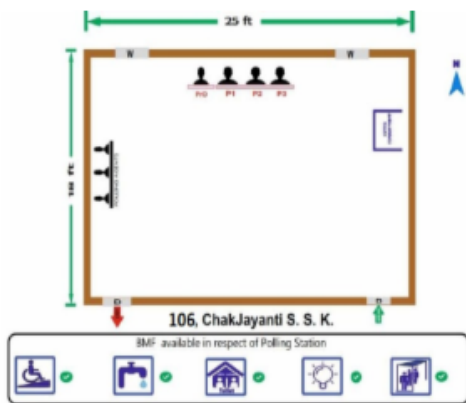

Nazri Naksha

Google Map View

Polling Station Building Front View

Polling Station Front View

Cad View

Key MAP View