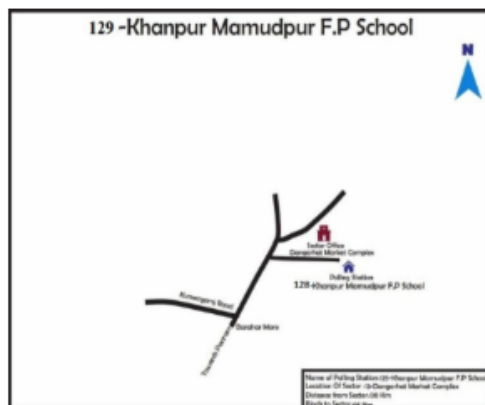

Nazri Naksha

Google Map View