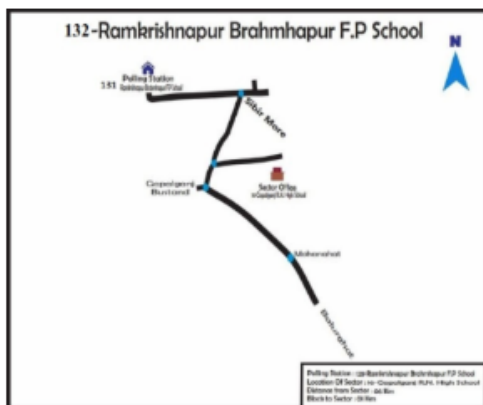

Nazri Naksha

Google Map View