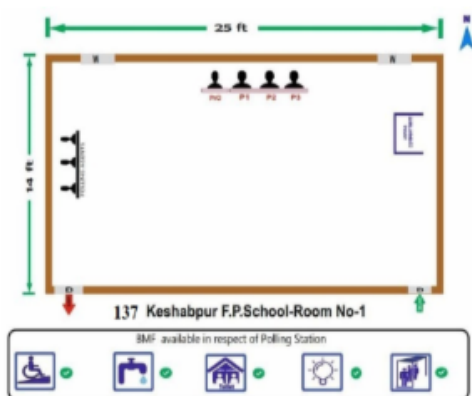

Nazri Naksha

Google Map View

Polling Station Building Front View

Polling Station Front View

Cad View

Key MAP View