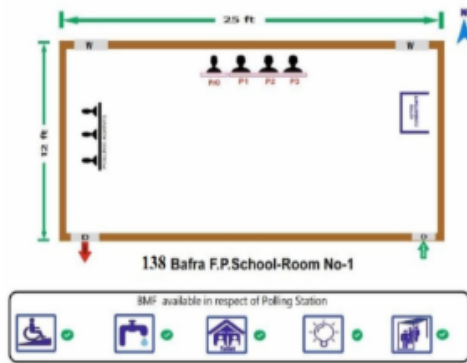

Nazri Naksha

Google Map View

Polling Station Building Front View

Polling Station Front View

Cad View

Key MAP View