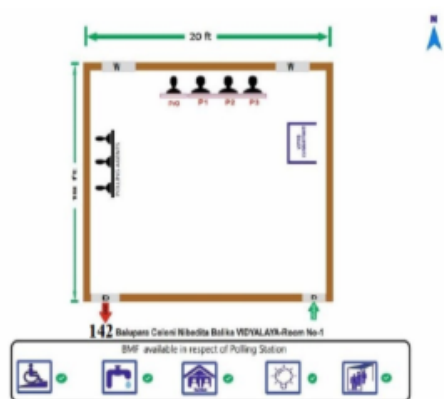

Nazri Naksha

Google Map View

Polling Station Building Front View

Polling Station Front View

Cad View

Key MAP View