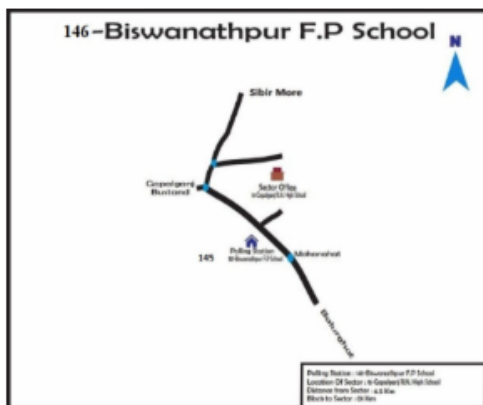

Nazri Naksha

Google Map View