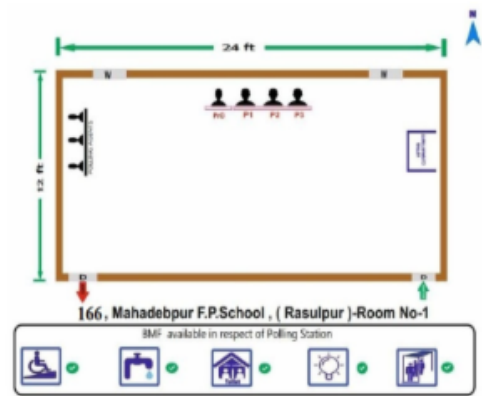

Nazri Naksha

Google Map View

Polling Station Building Front View

Polling Station Front View

Cad View

Key MAP View