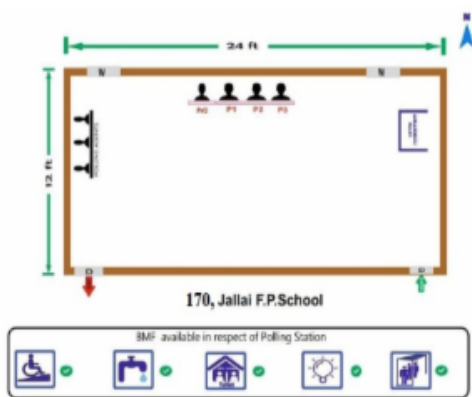

Nazri Naksha

Google Map View

Polling Station Building Front View

Polling Station Front View

Cad View

Key MAP View