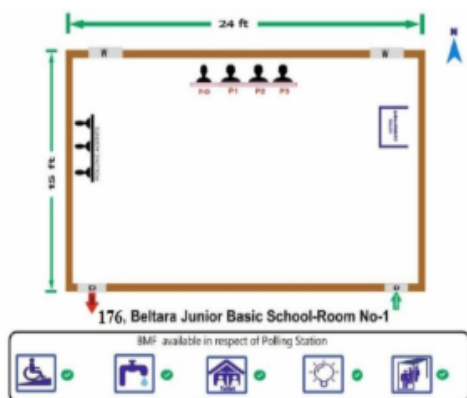

Nazri Naksha

Google Map View

Polling Station Building Front View

Polling Station Front View

Cad View

Key MAP View