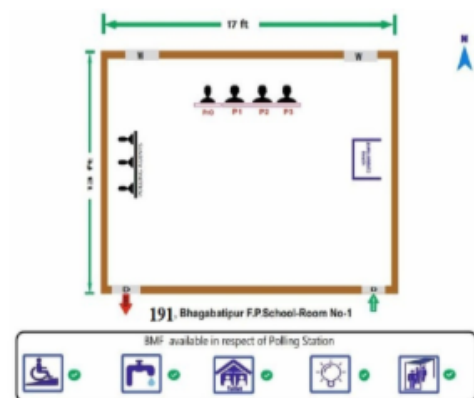

Nazri Naksha

Google Map View

Polling Station Building Front View

Polling Station Front View

Cad View

Key MAP View