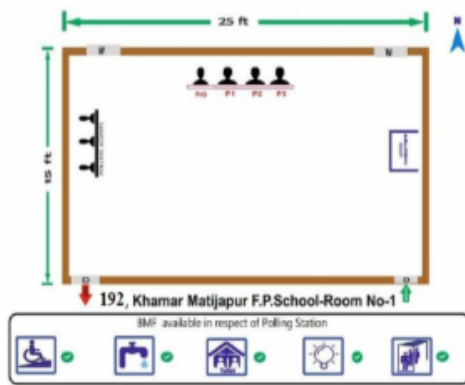

Nazri Naksha

Google Map View

Polling Station Building Front View

Polling Station Front View

Cad View

Key MAP View