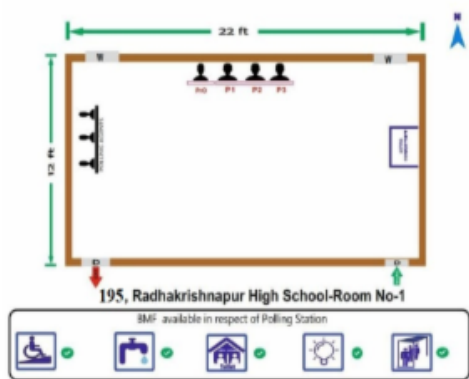

Nazri Naksha

Google Map View

Polling Station Building Front View

Polling Station Front View

Cad View

Key MAP View