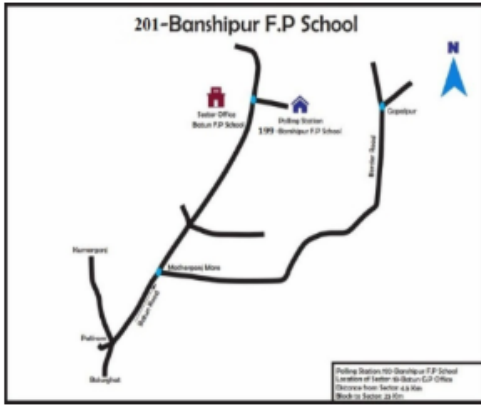

Nazri Naksha

Google Map View