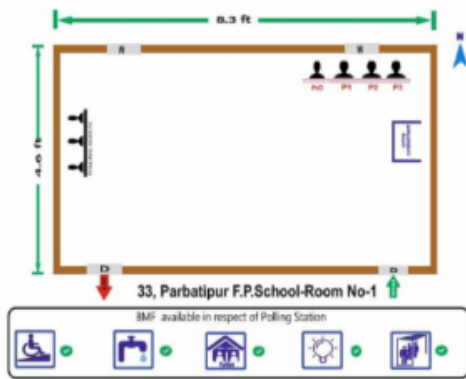

Nazri Naksha

Google Map View

Polling Station Building Front View

Polling Station Front View

Cad View

Key MAP View