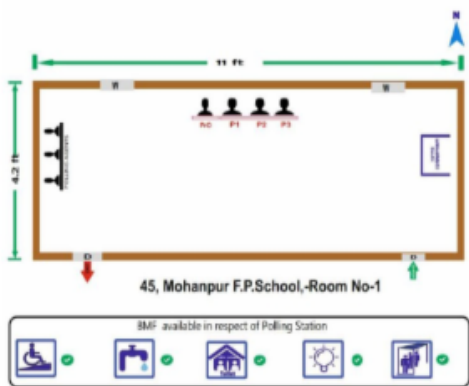

Nazri Naksha

Google Map View

Polling Station Building Front View

Polling Station Front View

Cad View

Key MAP View