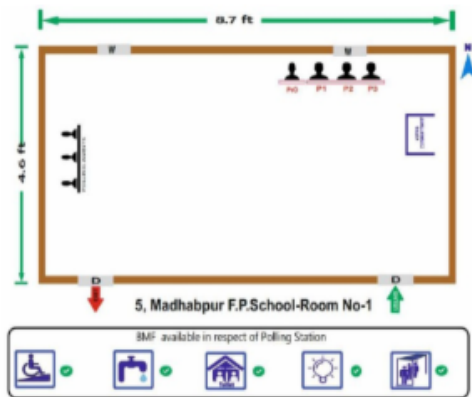

Nazri Naksha

Google Map View

Polling Station Building Front View

Polling Station Front View

Cad View

Key MAP View