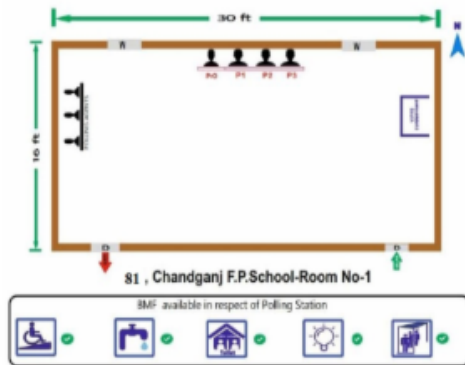

Nazri Naksha

Google Map View

Polling Station Building Front View

Polling Station Front View

Cad View

Key MAP View