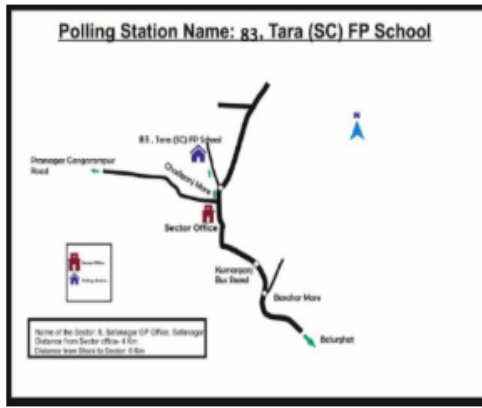

Nazri Naksha

Google Map View