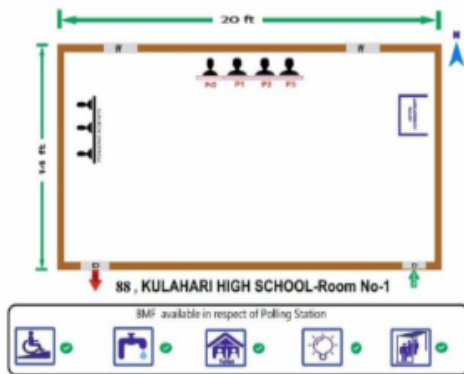

Nazri Naksha

Google Map View

Polling Station Building Front View

Polling Station Front View

Cad View

Key MAP View