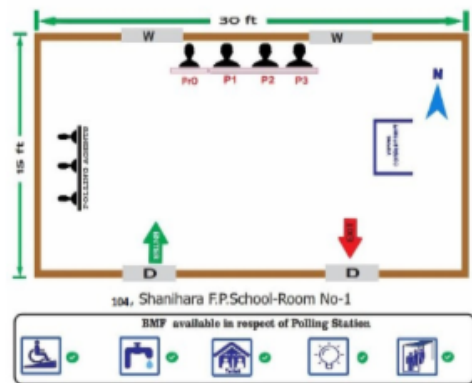

Nazri Naksha

Google Map View

Polling Station Building Front View

Polling Station Front View

Cad View

Key MAP View