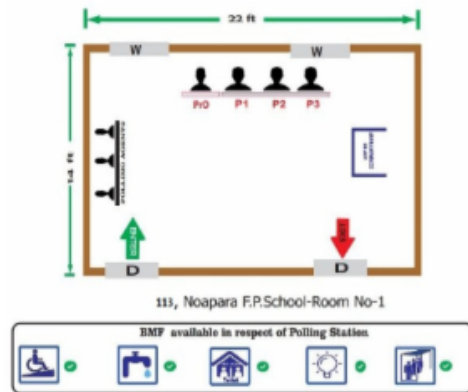

Nazri Naksha

Google Map View

Polling Station Building Front View

Polling Station Front View

Cad View

Key MAP View