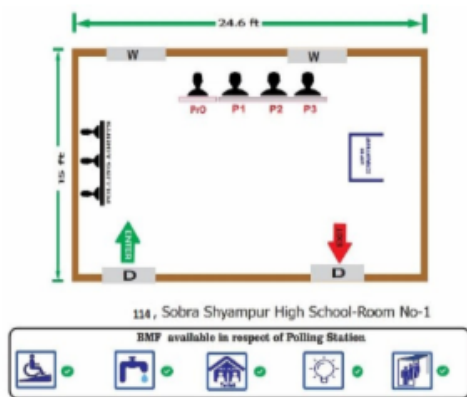

Nazri Naksha

Google Map View

Polling Station Building Front View

Polling Station Front View

Cad View

Key MAP View