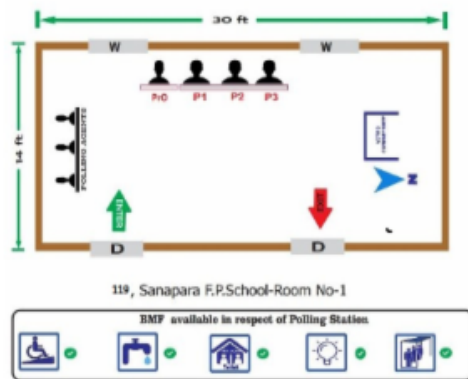

Nazri Naksha

Google Map View

Polling Station Building Front View

Polling Station Front View

Cad View

Key MAP View