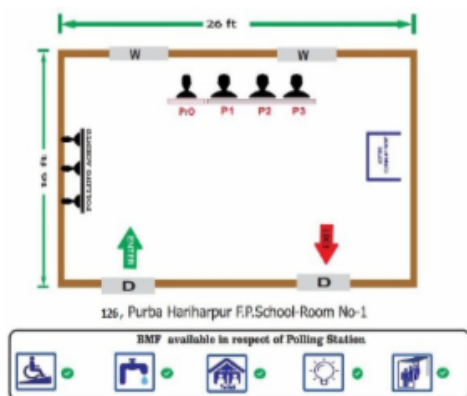

Nazri Naksha

Google Map View

Polling Station Building Front View

Polling Station Front View

Cad View

Key MAP View