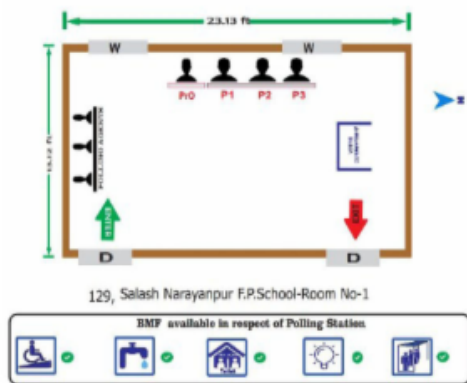

Nazri Naksha

Google Map View

Polling Station Building Front View

Polling Station Front View

Cad View

Key MAP View