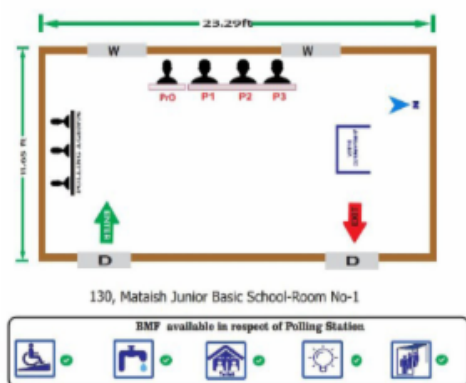

Nazri Naksha

Google Map View

Polling Station Building Front View

Polling Station Front View

Cad View

Key MAP View