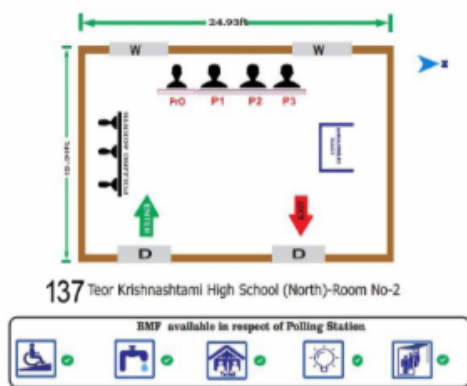

Nazri Naksha

Google Map View

Polling Station Building Front View

Polling Station Front View

Cad View

Key MAP View