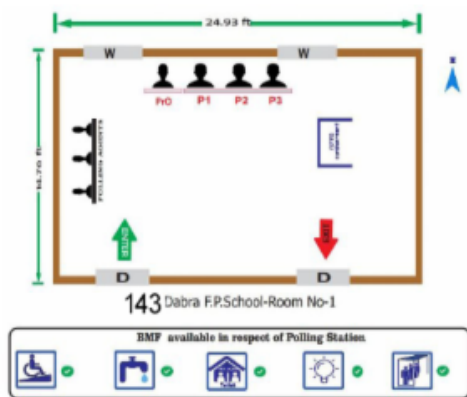

Nazri Naksha

Google Map View

Polling Station Building Front View

Polling Station Front View

Cad View

Key MAP View