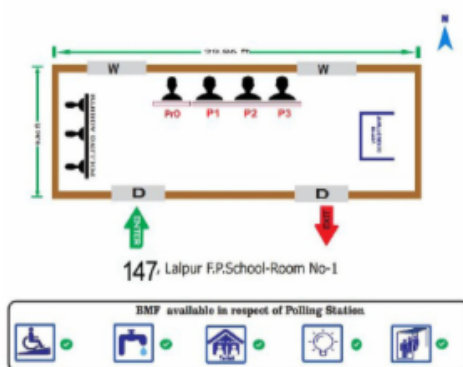

Nazri Naksha

Google Map View

Polling Station Building Front View

Polling Station Front View

Cad View

Key MAP View