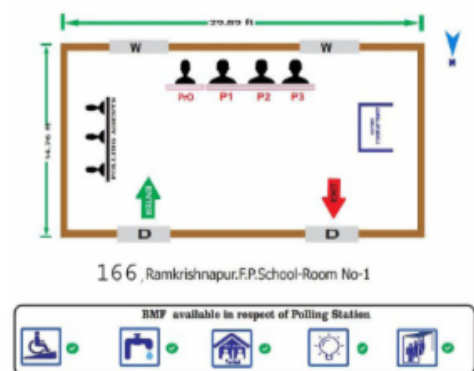

Nazri Naksha

Google Map View

Polling Station Building Front View

Polling Station Front View

Cad View

Key MAP View