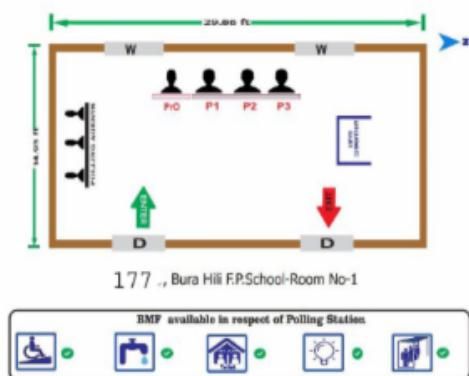

Nazri Naksha

Google Map View

Polling Station Building Front View

Polling Station Front View

Cad View

Key MAP View