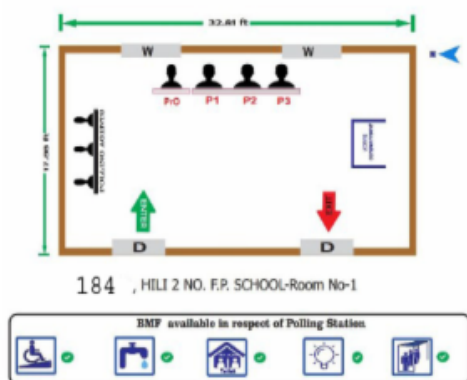

Nazri Naksha

Google Map View

Polling Station Building Front View

Polling Station Front View

Cad View

Key MAP View