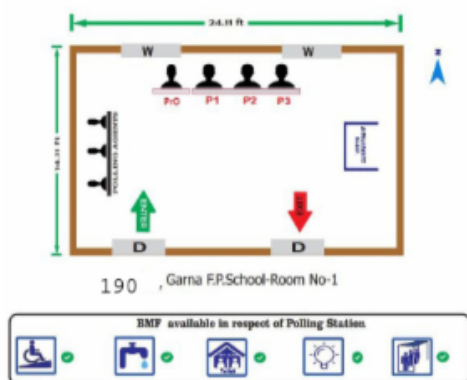

Nazri Naksha

Google Map View

Polling Station Building Front View

Polling Station Front View

Cad View

Key MAP View