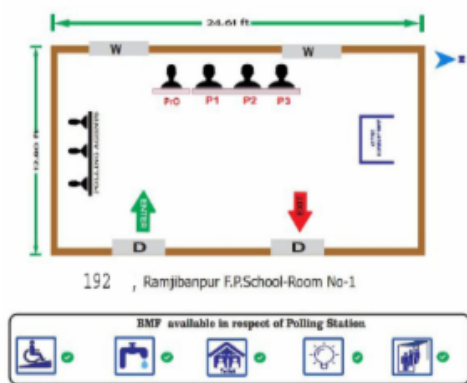

Nazri Naksha

Google Map View

Polling Station Building Front View

Polling Station Front View

Cad View

Key MAP View