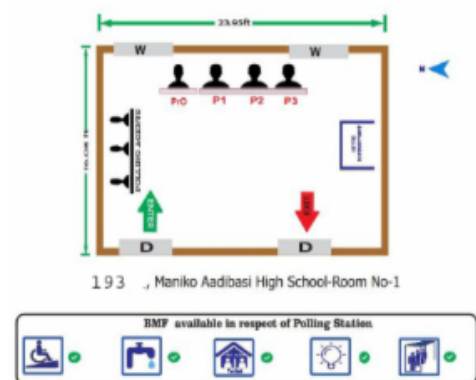

Nazri Naksha

Google Map View

Polling Station Building Front View

Polling Station Front View

Cad View

Key MAP View