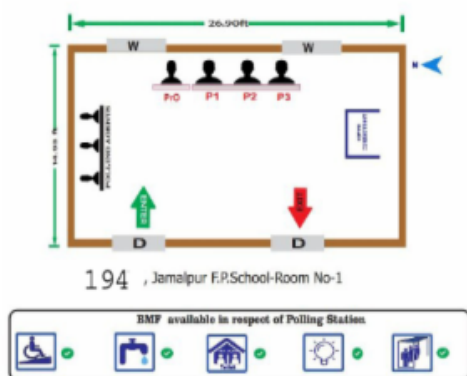

Nazri Naksha

Google Map View

Polling Station Building Front View

Polling Station Front View

Cad View

Key MAP View