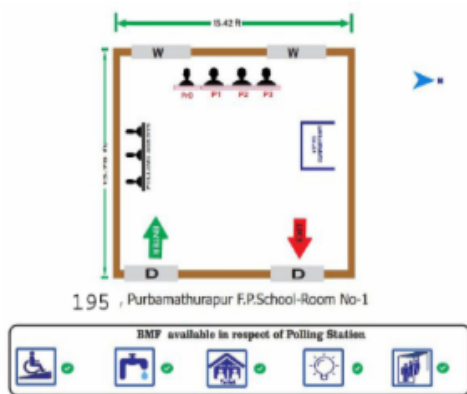

Nazri Naksha

Google Map View

Polling Station Building Front View

Polling Station Front View

Cad View

Key MAP View